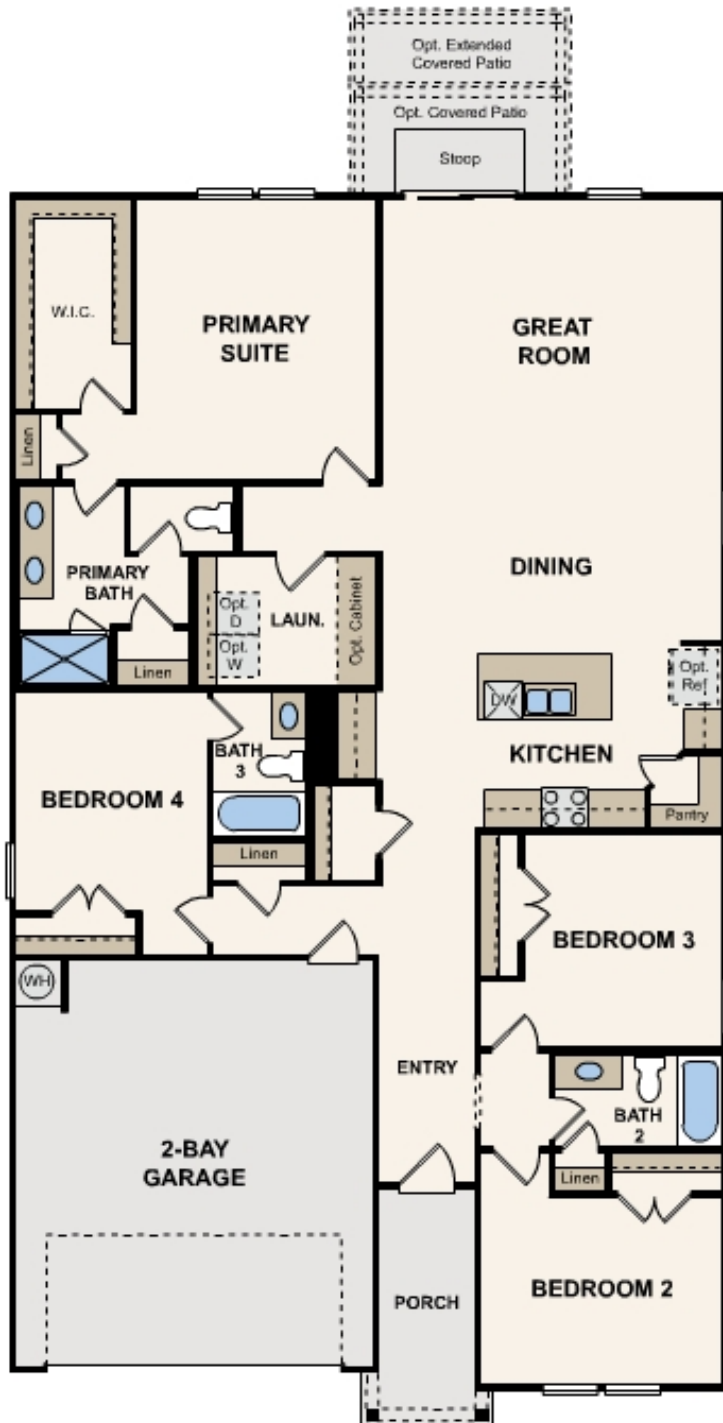

BELLA ROSA

GUENTHER

APPROX. 2,013 SQ. FT. | 1-STORY | 4 BEDROOMS | 3 BATHROOMS | 2-BAY GARAGE

ELEVATION D

ELEVATION E

ELEVATION F

Prices, plans, and terms are effective on the date of publication and subject to change without notice. Square footage/acreage shown is only an estimate and actual square footage/acreage will differ. Buyer should rely on his or her own evaluation of usable area. Depictions of homes or other features are artist conceptions. Hardscape, landscape, and other items shown may be decorator suggestions that are not included in the purchase price and availability may vary. ©2024 Century Communities, Inc. Rev. 06/27/24

GUENTHER

APPROX. 2,013 SQ. FT. | 1-STORY | 4 BEDROOMS | 3 BATHROOMS | 2-BAY GARAGE

OPT. SEPARATE TUB & SHOWER

Prices, plans, and terms are effective on the date of publication and subject to change without notice. Square footage/acreage shown is only an estimate and actual square footage/acreage will differ. Buyer should rely on his or her own evaluation of usable area. Depictions of homes or other features are artist conceptions. Hardscape, landscape, and other items shown may be decorator suggestions that are not included in the purchase price and availability may vary.
©2024 Century Communities, Inc. Rev. 06/27/24