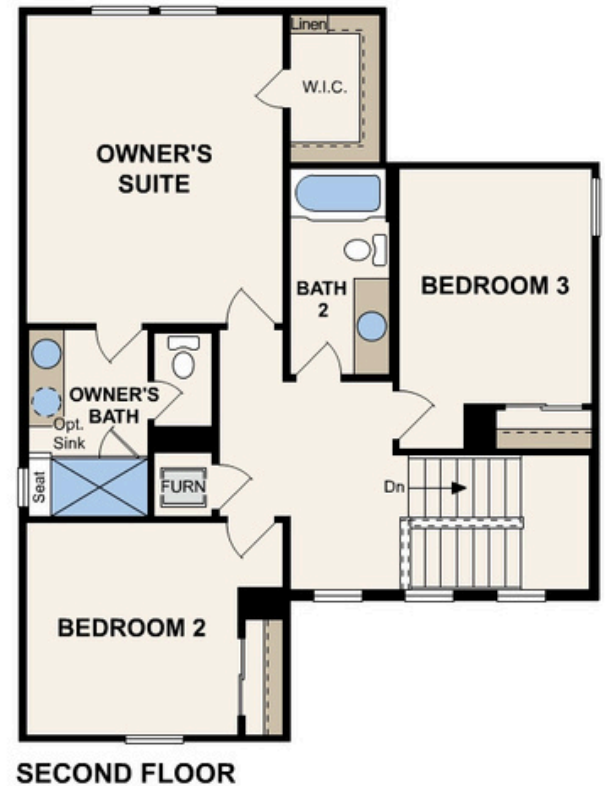

# The Hills at Avery Centre

Llano | 1805

APPROX. 1,805 SQ. FT. | 2-STORY | 3 BEDS | 2.5 BATHS | 2-BAY GARAGE

Elevation D

Elevation E

Elevation F

Prices, plans, and terms are effective on the date of publication and subject to change without notice. Square footage/dimensions shown is only an estimate and actual square footage/dimensions will differ. Buyer should rely on his or her own evaluation of usable area. Depictions of homes or other features are artist conceptions. Hardscape, landscape, and other items shown may be decorator suggestions that are not included in the purchase price and availability may vary. © 06/2024 Century Communities, Inc.