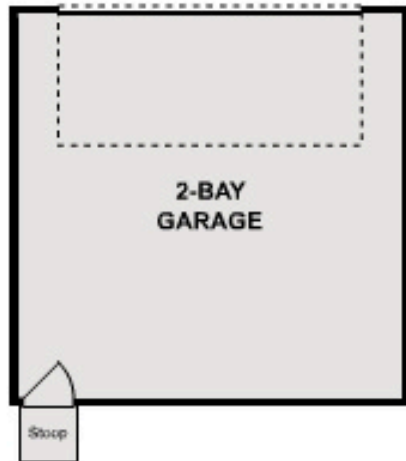

# The Hills at Avery Centre

Llano | 1805

APPROX. 1,805 SQ. FT. | 2-STORY | 3 BEDS | 2.5 BATHS | 2-BAY GARAGE

Elevation D

Elevation E

Elevation F

Prices, plans, and terms are effective on the date of publication and subject to change without notice. Square footage/dimensions shown is only an estimate and actual square footage/dimensions will differ. Buyer should rely on his or her own evaluation of usable area. Depictions of homes or other features are artist conceptions. Hardscape, landscape, and other items shown may be decorator suggestions that are not included in the purchase price and availability may vary. © 06/2024 Century Communities, Inc.