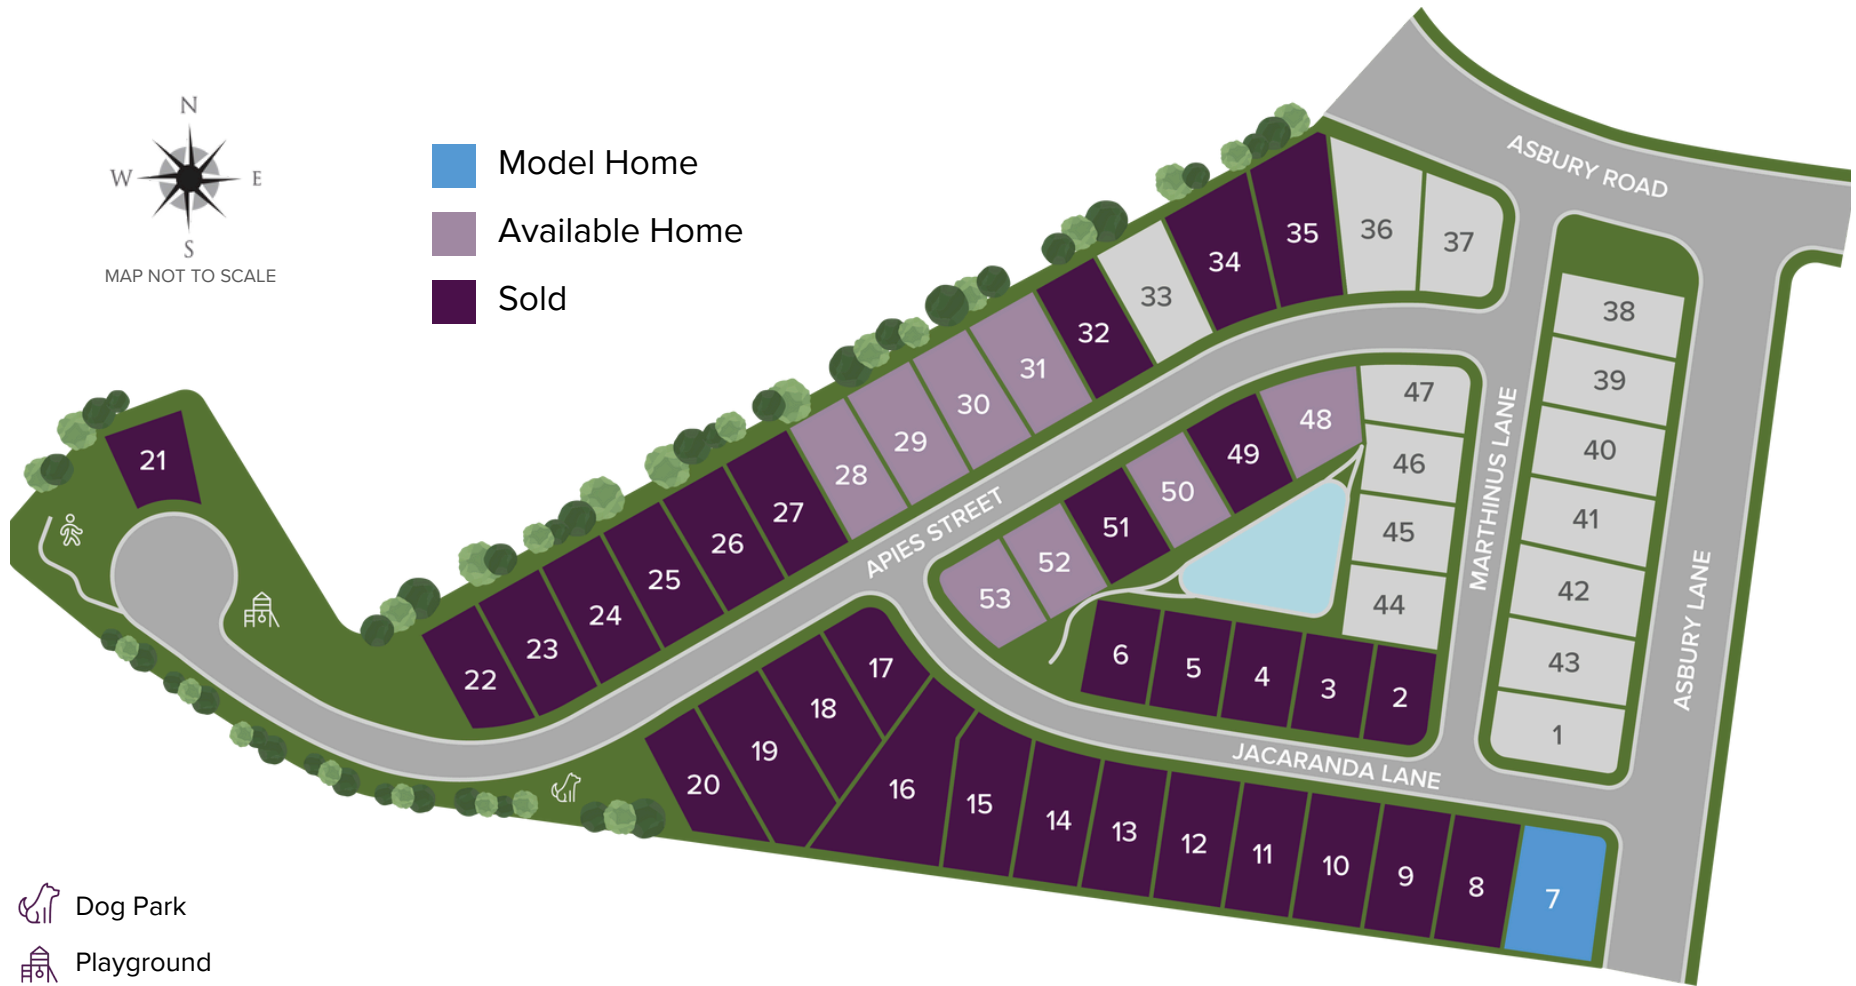

Pretoria Falls

SITEMAP

-  Model Home
-  Available Home
-  Sold

-  Dog Park
-  Playground
-  Walking Trail

CenturyCommunities.com/PretoriaFalls | 615.234.6092

Seller reserves the right to make changes or modifications to plans, amenities, maps, plan specifications, materials, features, and colors without notice. Maps, plans, landscaping and elevation renderings are artist's conceptions, are not to scale, and may not accurately depict the homes or lots as they are built. All marketing material is for illustrative purposes only and not a part of a legal contract. See a New Home Counsellor for further details. ©2025 Century Communities, Inc. REV 4/2/25