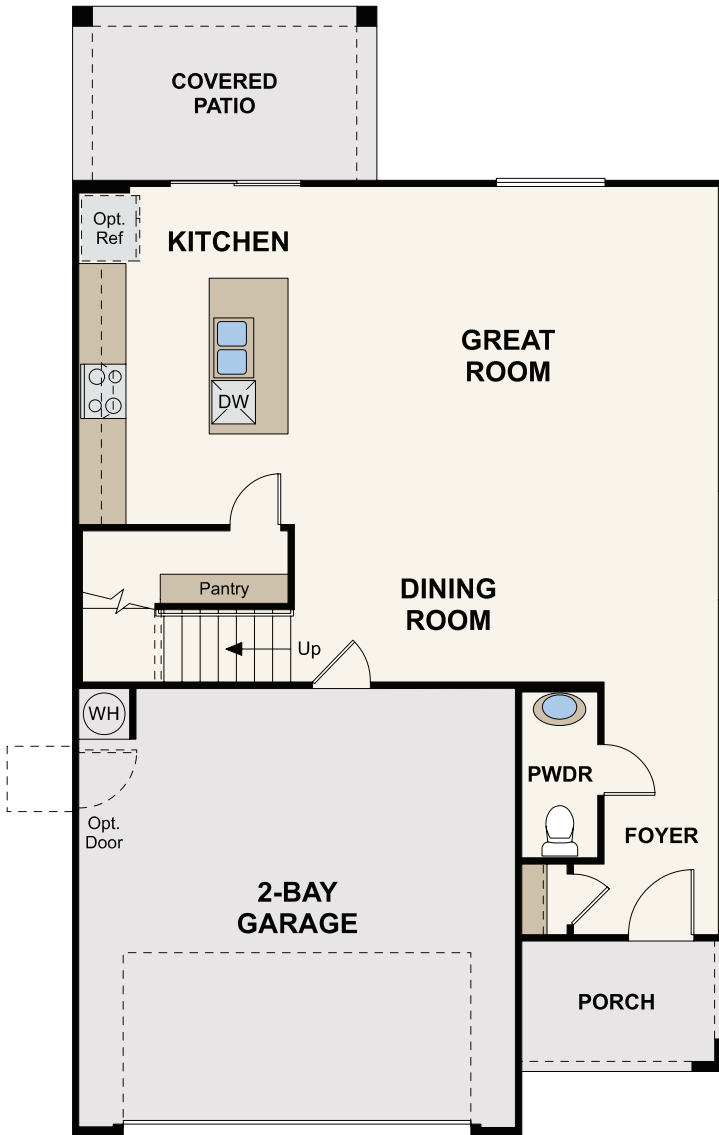

## SUPERSTITION VISTA | THE RIDGE COLLECTION

### RESIDENCE 23

APPROX. 1,776 SQ. FT. | 2-STORY | 3 BEDROOMS | 2.5 BATHROOMS | 2-BAY GARAGE

**ELEVATION A**

**ELEVATION B**

**ELEVATION C**

Prices, plans, and terms are effective on the date of publication and subject to change without notice. Square footage/acreage shown is only an estimate and actual square footage/acreage will differ. Buyer should rely on his or her own evaluation of usable area. Depictions of homes or other features are artist conceptions. Hardscape, landscape, and other items shown may be decorator suggestions that are not included in the purchase price and availability may vary. ©2023 Century Communities, Inc. Rev. 05/26/2023

**MAIN LEVEL**

**UPPER LEVEL**

**FLOOR PLAN**

Prices, plans, and terms are effective on the date of publication and subject to change without notice. Square footage/acreage shown is only an estimate and actual square footage/acreage will differ. Buyer should rely on his or her own evaluation of usable area. Depictions of homes or other features are artist conceptions. Hardscape, landscape, and other items shown may be decorator suggestions that are not included in the purchase price and availability may vary. ©2023 Century Communities, Inc. Rev. 05/26/2023